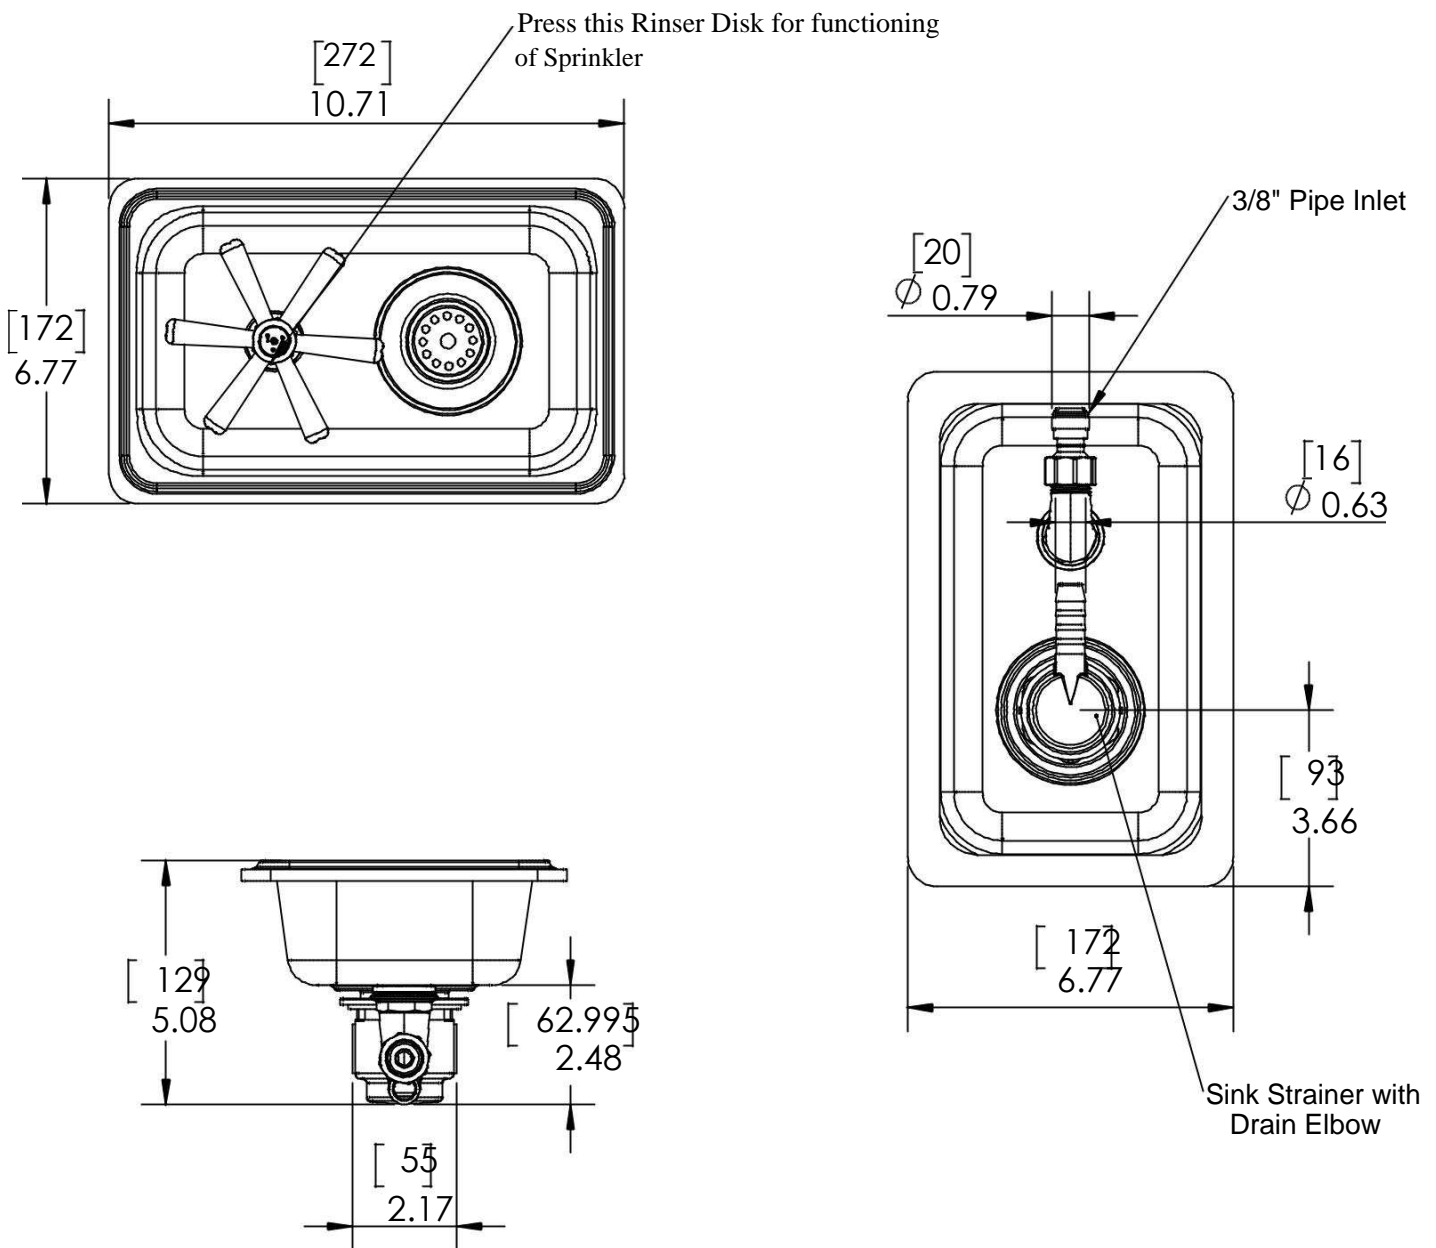

Options Available

Part No	Dimension	Finish	Style
C334	7" L X 7" W	Brushed Stainless	Counter Top
C335	7" L X 7" W	Brushed Stainless	Flush Mount
C662	10" L x 6" W	Brushed Stainless	Counter Top

Product Dimensions:-

Revision # 1 - -

Copyright © 2017 Krome Dispense. All Rights Reserved

US & Canada :- +1-678 666 2001

Asia:- +91-9814203010

Krome Dispense reserves the right to make revisions to product specifications without any notice

For most updated specification sheet , go to www.kromedispense.com